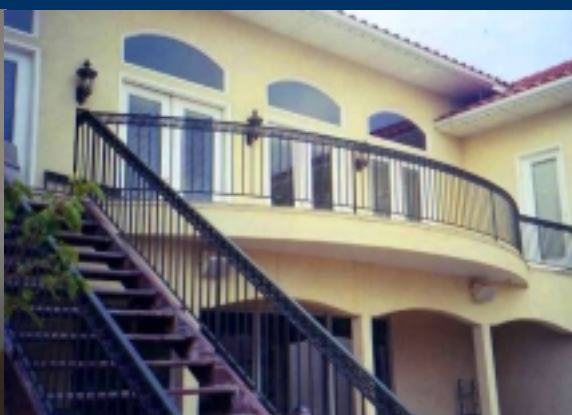

The fusion of ancient craftsmanship and modern design

Custom ironwork creations
by PFM Metal Works

Your home is your castle, your fortress from the outside world. We can help you enjoy it to the fullest, with wrought iron accents that combine old-world charm with rugged utility. Every component is handcrafted to satisfy even the most discerning homeowner. All without emptying the treasury.